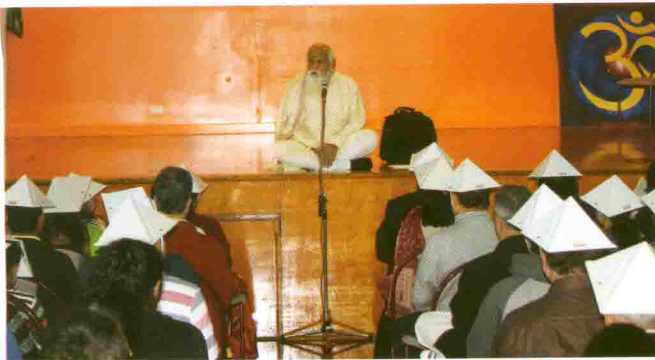

Melbourne - AUSTRALIA .. 8th to 11th September, 2012